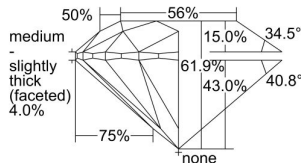

GIA®

FACSIMILE

GIA REPORT 1379797450

Verify this report at GIA.edu

GIA NATURAL DIAMOND DOSSIER®

February 26, 2021
GIA Report Number 1379797450
Shape and Cutting Style ..... Round Brilliant
Measurements ..... 5.15 - 5.17 x 3.19 mm

GRADING RESULTS

Carat Weight ..... 0.52 carat
Color Grade ..... F
Clarity Grade VVS2
Cut Grade ..... Excellent

ADDITIONAL GRADING INFORMATION

Polish ..... Excellent
Symmetry ..... Excellent
Fluorescence ..... Medium Blue
Clarity Characteristics ..... Pinpoint
Inscription(s): GIA 1379797450

PROPORTIONS

Profile to actual proportions

GRADING SCALES

GIA COLOR SCALE	GIA CLARITY SCALE	GIA CUT SCALE	
D	FLAWLESS	EXCELLENT	
E	INTERNALLY FLAWLESS		
F		VVS₁	VERY GOOD
G	VVS₂		
H	VS₁	GOOD	
I	VS₂		
J	SI₁	FAIR	
K	SI₂		
L	I₁	POOR	
M	I₂		
N	I₃		
O			
P			
Q			
R			
S			
T			
U			
V			
W			
X			
Y			
Z