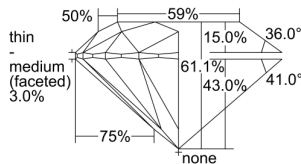

GIA®

FACSIMILE

GIA REPORT 1383332959

Verify this report at GIA.edu

GIA NATURAL DIAMOND DOSSIER®

May 26, 2021
GIA Report Number 1383332959
Shape and Cutting Style ..... Round Brilliant
Measurements ..... 4.30 - 4.33 x 2.63 mm

GRADING RESULTS

Carat Weight ..... 0.30 carat
Color Grade ..... H
Clarity Grade SI2
Cut Grade ..... Excellent

ADDITIONAL GRADING INFORMATION

Polish ..... Excellent
Symmetry ..... Excellent
Fluorescence ..... Faint
Clarity Characteristics ..... Cloud
Inscription(s): GIA 1383332959

PROPORTIONS

Profile to actual proportions

GRADING SCALES

GIA COLOR SCALE	GIA CLARITY SCALE	GIA CUT SCALE	
D	FLAWLESS	EXCELLENT	
E	INTERNALLY FLAWLESS		
F		VVS₁	VERY GOOD
G	VVS₂		
H	VS₁	GOOD	
I	VS₂		
J	SI₁	FAIR	
K	SI₂		
L	I₁	POOR	
M	I₂		
N	I₃		
O			
P			
Q			
R			
S			
T			
U			
V			
W			
X			
Y			
Z