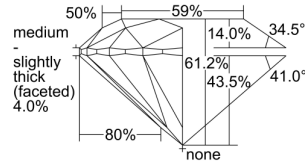

GIA®

FACSIMILE

GIA REPORT 1383470216

Verify this report at GIA.edu

GIA NATURAL DIAMOND DOSSIER®

April 28, 2021
GIA Report Number 1383470216
Shape and Cutting Style ..... Round Brilliant
Measurements ..... 3.87 - 3.89 x 2.37 mm

GRADING RESULTS

Carat Weight ..... 0.22 carat
Color Grade ..... D
Clarity Grade VS1
Cut Grade ..... Excellent

ADDITIONAL GRADING INFORMATION

Polish ..... Excellent
Symmetry ..... Excellent
Fluorescence ..... None
Clarity Characteristics ..... Crystal
Inscription(s): GIA 1383470216

PROPORTIONS

Profile to actual proportions

GRADING SCALES

GIA COLOR SCALE	GIA CLARITY SCALE	GIA CUT SCALE	
D	FLAWLESS	EXCELLENT	
E	INTERNALLY FLAWLESS		
F		VVS₁	VERY GOOD
G	VVS₂		
H	VS₁	GOOD	
I	VS₂		
J	SI₁	FAIR	
K	SI₂		
L	I₁	POOR	
M	I₂		
N	I₃		
O			
P			
Q			
R			
S			
T			
U			
V			
W			
X			
Y			
Z