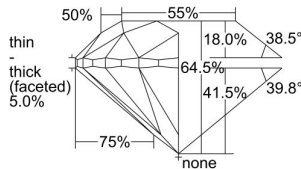

GIA®

FACSIMILE

GIA REPORT 1383538956

Verify this report at GIA.edu

GIA NATURAL DIAMOND DOSSIER®

May 04, 2021
GIA Report Number 1383538956
Shape and Cutting Style ..... Round Brilliant
Measurements ..... 5.57 - 5.63 x 3.62 mm

GRADING RESULTS

Carat Weight ..... 0.73 carat
Color Grade ..... G
Clarity Grade S11
Cut Grade ..... Very Good

ADDITIONAL GRADING INFORMATION

Polish ..... Excellent
Symmetry ..... Excellent
Fluorescence ..... Medium Blue
Clarity Characteristics..... Crystal, Cloud, Indented Natural
Inscription(s): GIA 1383538956

PROPORTIONS

Profile to actual proportions