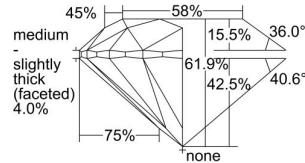

GIA®

FACSIMILE

GIA REPORT 1383582039

Verify this report at GIA.edu

GIA NATURAL DIAMOND DOSSIER®

May 07, 2021
GIA Report Number 1383582039
Shape and Cutting Style ..... Round Brilliant
Measurements ..... 4.12 - 4.14 x 2.56 mm

GRADING RESULTS

Carat Weight ..... 0.27 carat
Color Grade ..... D
Clarity Grade VS2
Cut Grade ..... Excellent

ADDITIONAL GRADING INFORMATION

Polish ..... Excellent
Symmetry ..... Excellent
Fluorescence ..... Faint
Clarity Characteristics ..... Crystal
Inscription(s): GIA 1383582039

PROPORTIONS

Profile to actual proportions

GRADING SCALES

GIA COLOR SCALE	GIA CLARITY SCALE	GIA CUT SCALE	
D	FLAWLESS	EXCELLENT	
E	INTERNALLY FLAWLESS		
F		VVS₁	VERY GOOD
G	VVS₂		
H	VS₁	GOOD	
I	VS₂		
J	SI₁	FAIR	
K	SI₂		
L	I₁	POOR	
M	I₂		
N	I₃		
O			
P			
Q			
R			
S			
T			
U			
V			
W			
X			
Y			
Z