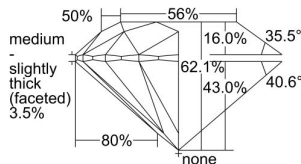

GIA®

FACSIMILE

GIA REPORT 1383596713

Verify this report at GIA.edu

GIA NATURAL DIAMOND DOSSIER®

May 07, 2021
GIA Report Number 1383596713
Shape and Cutting Style ..... Round Brilliant
Measurements ..... 5.42 - 5.45 x 3.38 mm

GRADING RESULTS

Carat Weight ..... 0.61 carat
Color Grade ..... H
Clarity Grade VS1
Cut Grade ..... Excellent

ADDITIONAL GRADING INFORMATION

Polish ..... Excellent
Symmetry ..... Excellent
Fluorescence ..... None
Clarity Characteristics ..... Feather
Inscription(s): GIA 1383596713

PROPORTIONS

Profile to actual proportions

GRADING SCALES

GIA COLOR SCALE	GIA CLARITY SCALE	GIA CUT SCALE	
D	FLAWLESS	EXCELLENT	
E	INTERNALLY FLAWLESS		
F		VVS₁	VERY GOOD
G	VVS₂		
H	VS₁	GOOD	
I	VS₂		
J	SI₁	FAIR	
K	SI₂		
L	I₁	POOR	
M	I₂		
N	I₃		
O			
P			
Q			
R			
S			
T			
U			
V			
W			
X			
Y			
Z