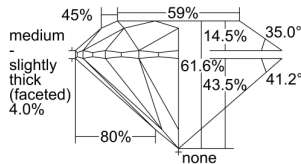

GIA®

FACSIMILE

GIA REPORT 1383726681

Verify this report at GIA.edu

GIA NATURAL DIAMOND DOSSIER®

May 18, 2021
GIA Report Number 1383726681
Shape and Cutting Style ..... Round Brilliant
Measurements ..... 3.67 - 3.69 x 2.26 mm

GRADING RESULTS

Carat Weight ..... 0.19 carat
Color Grade ..... D
Clarity Grade VS1
Cut Grade ..... Excellent

ADDITIONAL GRADING INFORMATION

Polish ..... Excellent
Symmetry ..... Excellent
Fluorescence ..... None
Clarity Characteristics..... Crystal, Needle, Cloud, Pinpoint
Inscription(s): GIA 1383726681

PROPORTIONS

Profile to actual proportions

GRADING SCALES

GIA COLOR SCALE	GIA CLARITY SCALE	GIA CUT SCALE	
D	FLAWLESS	EXCELLENT	
E	INTERNALLY FLAWLESS		
F		VVS₁	VERY GOOD
G	VVS₂		
H	VS₁	GOOD	
I	VS₂		
J	SI₁	FAIR	
K	SI₂		
L	I₁	POOR	
M	I₂		
N	I₃		
O			
P			
Q			
R			
S			
T			
U			
V			
W			
X			
Y			
Z