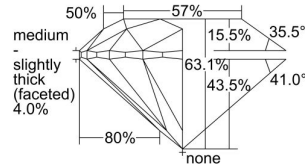

GIA®

FACSIMILE

GIA REPORT 1383753601

Verify this report at GIA.edu

GIA NATURAL DIAMOND DOSSIER®

May 22, 2021
GIA Report Number 1383753601
Shape and Cutting Style ..... Round Brilliant
Measurements ..... 5.32 - 5.36 x 3.37 mm

GRADING RESULTS

Carat Weight ..... 0.60 carat
Color Grade ..... H
Clarity Grade S11
Cut Grade ..... Excellent

ADDITIONAL GRADING INFORMATION

Polish ..... Excellent
Symmetry ..... Excellent
Fluorescence ..... None
Clarity Characteristics ..... Crystal, Cloud
Inscription(s): GIA 1383753601

PROPORTIONS

Profile to actual proportions

GRADING SCALES

GIA COLOR SCALE	GIA CLARITY SCALE	GIA CUT SCALE	
D	FLAWLESS	EXCELLENT	
E	INTERNALLY FLAWLESS		
F		VVS₁	VERY GOOD
G	VVS₂		
H	VS₁	GOOD	
I	VS₂		
J	S1₁	FAIR	
K	S1₂		
L	I₁	POOR	
M	I₂		
N	I₃		
O			
P			
Q			
R			
S			
T			
U			
V			
W			
X			
Y			
Z