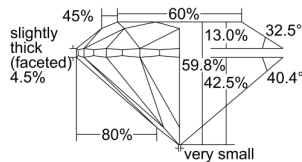

GIA®

FACSIMILE

GIA REPORT 1383837243

Verify this report at GIA.edu

GIA NATURAL DIAMOND DOSSIER®

May 28, 2021
GIA Report Number 1383837243
Shape and Cutting Style ..... Round Brilliant
Measurements ..... 5.12 - 5.16 x 3.07 mm

GRADING RESULTS

Carat Weight ..... 0.50 carat
Color Grade ..... D
Clarity Grade VS1
Cut Grade ..... Very Good

ADDITIONAL GRADING INFORMATION

Polish ..... Excellent
Symmetry ..... Very Good
Fluorescence ..... None
Clarity Characteristics ..... Crystal, Pinpoint
Inscription(s): GIA 1383837243

PROPORTIONS

Profile to actual proportions

GRADING SCALES

GIA COLOR SCALE	GIA CLARITY SCALE	GIA CUT SCALE	
D	FLAWLESS	EXCELLENT	
E	INTERNALLY FLAWLESS		
F		VVS₁	VERY GOOD
G	VVS₂		
H	VS₁	GOOD	
I	VS₂		
J	SI₁	FAIR	
K	SI₂		
L	I₁	POOR	
M			
N			
O	I₂		
P			
Q	I₃		
R			
S			
T			
U			
V			
W			
X			
Y			
Z