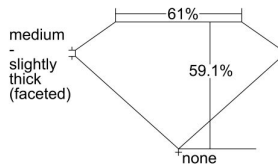

GIA®

FACSIMILE

GIA REPORT 1383964206

Verify this report at GIA.edu

GIA NATURAL DIAMOND DOSSIER®

July 13, 2021
GIA Report Number 1383964206
Shape and Cutting Style ..... Heart Brilliant
Measurements ..... 4.39 x 5.14 x 3.04 mm

GRADING RESULTS

Carat Weight ..... 0.41 carat
Color Grade ..... F
Clarity Grade SI1

ADDITIONAL GRADING INFORMATION

Polish ..... Very Good
Symmetry ..... Very Good
Fluorescence ..... None
Clarity Characteristics ..... Cloud
Inscription(s): GIA 1383964206

PROPORTIONS

Profile not to actual proportions

GRADING SCALES

GIA COLOR SCALE		GIA CLARITY SCALE		
NEAR COLORLESS	D	VERY VERY SLIGHTLY INCLUDED	FLAWLESS	
	E		INTERNALLY FLAWLESS	
	F	VERY SLIGHTLY INCLUDED	VVS₁	
	G		VVS₂	
	H		VS₁	
	FAINT	I	SLIGHTLY INCLUDED	SI₁
		J		SI₂
		K	INCLUDED	I₁
		L		I₂
		M		I₃
VERTICAL LIGHT		N		
		O		
		P		
	Q			
	R			
	S			
LIGHT	T			
	U			
	V			
	W			
	X			
	Y			
	Z