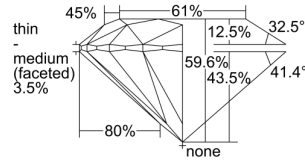

GIA®

FACSIMILE

GIA REPORT 1385239864

Verify this report at GIA.edu

GIA NATURAL DIAMOND DOSSIER®

April 05, 2021
GIA Report Number 1385239864
Shape and Cutting Style ..... Round Brilliant
Measurements ..... 4.02 - 4.03 x 2.40 mm

GRADING RESULTS

Carat Weight ..... 0.23 carat
Color Grade ..... E
Clarity Grade VS1
Cut Grade ..... Excellent

ADDITIONAL GRADING INFORMATION

Polish ..... Excellent
Symmetry ..... Excellent
Fluorescence ..... None
Clarity Characteristics ..... Cloud
Inscription(s): GIA 1385239864

PROPORTIONS

Profile to actual proportions

GRADING SCALES

GIA COLOR SCALE	GIA CLARITY SCALE	GIA CUT SCALE	
D	FLAWLESS	EXCELLENT	
E	INTERNALLY FLAWLESS		
F		VVS₁	VERY GOOD
G	VVS₂		
H	VS₁	GOOD	
I	VS₂		
J	SI₁	FAIR	
K	SI₂		
L	I₁	POOR	
M			
N	I₂		
O			
P	I₃		
Q			
R			
S			
T			
U			
V			
W			
X			
Y			
Z