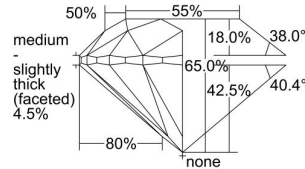

GIA®

FACSIMILE

GIA REPORT 1385288808

Verify this report at GIA.edu

GIA NATURAL DIAMOND DOSSIER®

April 07, 2021
GIA Report Number 1385288808
Shape and Cutting Style ..... Round Brilliant
Measurements ..... 5.53 - 5.56 x 3.61 mm

GRADING RESULTS

Carat Weight ..... 0.70 carat
Color Grade ..... E
Clarity Grade VS1
Cut Grade ..... Very Good

ADDITIONAL GRADING INFORMATION

Polish ..... Excellent
Symmetry ..... Excellent
Fluorescence ..... None
Clarity Characteristics..... Crystal, Pinpoint
Inscription(s): GIA 1385288808

PROPORTIONS

Profile to actual proportions

GRADING SCALES

GIA COLOR SCALE	GIA CLARITY SCALE	GIA CUT SCALE	
D	FLAWLESS	EXCELLENT	
E	INTERNALLY FLAWLESS		
F		VVS₁	VERY GOOD
G	VVS₂		
H	VS₁	GOOD	
I	VS₂		
J	SI₁	FAIR	
K	SI₂		
L	I₁	POOR	
M	I₂		
N	I₃		
O			
P			
Q			
R			
S			
T			
U			
V			
W			
X			
Y			
Z