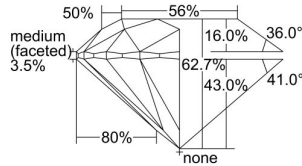

GIA®

FACSIMILE

GIA REPORT 1385412821

Verify this report at GIA.edu

GIA NATURAL DIAMOND DOSSIER®

April 23, 2021
GIA Report Number 1385412821
Shape and Cutting Style ..... Round Brilliant
Measurements ..... 4.37 - 4.39 x 2.74 mm

GRADING RESULTS

Carat Weight ..... 0.32 carat
Color Grade I
Clarity Grade VVS1
Cut Grade ..... Excellent

ADDITIONAL GRADING INFORMATION

Polish ..... Excellent
Symmetry ..... Excellent
Fluorescence ..... None
Clarity Characteristics ..... Pinpoint
Inscription(s): GIA 1385412821

PROPORTIONS

Profile to actual proportions

GRADING SCALES

GIA COLOR SCALE	GIA CLARITY SCALE	GIA CUT SCALE	
D	FLAWLESS	EXCELLENT	
E	INTERNALLY FLAWLESS		
F		VVS₁	VERY GOOD
G	VVS₂		
H	VS₁	GOOD	
I	VS₂		
J	SI₁	FAIR	
K	SI₂		
L	I₁	POOR	
M	I₂		
N	I₃		
O			
P			
Q			
R			
S			
T			
U			
V			
W			
X			
Y			
Z