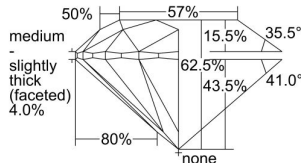

GIA®

FACSIMILE

GIA REPORT 1385493947

Verify this report at GIA.edu

GIA NATURAL DIAMOND DOSSIER®

April 29, 2021
GIA Report Number 1385493947
Shape and Cutting Style ..... Round Brilliant
Measurements ..... 4.92 - 4.93 x 3.08 mm

GRADING RESULTS

Carat Weight ..... 0.46 carat
Color Grade ..... G
Clarity Grade S11
Cut Grade ..... Excellent

ADDITIONAL GRADING INFORMATION

Polish ..... Excellent
Symmetry ..... Excellent
Fluorescence ..... Faint
Clarity Characteristics ..... Crystal
Inscription(s): GIA 1385493947

PROPORTIONS

Profile to actual proportions