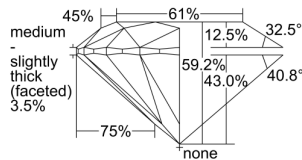

GIA®

FACSIMILE

GIA REPORT 1385757721

Verify this report at GIA.edu

GIA NATURAL DIAMOND DOSSIER®

May 24, 2021
GIA Report Number 1385757721
Shape and Cutting Style ..... Round Brilliant
Measurements ..... 5.27 - 5.29 x 3.13 mm

GRADING RESULTS

Carat Weight ..... 0.53 carat
Color Grade ..... H
Clarity Grade VVS1
Cut Grade ..... Excellent

ADDITIONAL GRADING INFORMATION

Polish ..... Excellent
Symmetry ..... Excellent
Fluorescence ..... Faint
Clarity Characteristics ..... Internal Graining
Inscription(s): GIA 1385757721

PROPORTIONS

Profile to actual proportions

GRADING SCALES

GIA COLOR SCALE	GIA CLARITY SCALE	GIA CUT SCALE	
D	FLAWLESS	EXCELLENT	
E	INTERNALLY FLAWLESS		
F		VVS₁	VERY GOOD
G	VVS₂		
H	VS₁	GOOD	
I	VS₂		
J	SI₁	FAIR	
K	SI₂		
L	I₁	POOR	
M			
N			
O	I₂		
P			
Q			
R	I₃		
S			
T			
U			
V			
W			
X			
Y			
Z