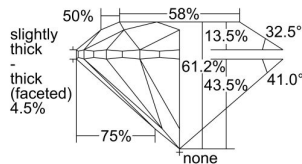

GIA®

FACSIMILE

GIA REPORT 1385855441

Verify this report at GIA.edu

GIA NATURAL DIAMOND DOSSIER®

May 31, 2021
GIA Report Number 1385855441
Shape and Cutting Style ..... Round Brilliant
Measurements ..... 4.25 - 4.32 x 2.62 mm

GRADING RESULTS

Carat Weight ..... 0.30 carat
Color Grade I
Clarity Grade VS2
Cut Grade ..... Very Good

ADDITIONAL GRADING INFORMATION

Polish ..... Excellent
Symmetry ..... Good
Fluorescence ..... Faint
Clarity Characteristics..... Feather, Cloud, Cavity
Inscription(s): GIA 1385855441

PROPORTIONS

Profile to actual proportions

GRADING SCALES

GIA COLOR SCALE	GIA CLARITY SCALE	GIA CUT SCALE	
D	FLAWLESS	EXCELLENT	
E	INTERNALLY FLAWLESS		
F		VVS₁	VERY GOOD
G	VVS₂		
H	VS₁	GOOD	
I	VS₂		
J	SI₁	FAIR	
K	SI₂		
L	I₁	POOR	
M	I₂		
N	I₃		
O			
P			
Q			
R			
S			
T			
U			
V			
W			
X			
Y			
Z