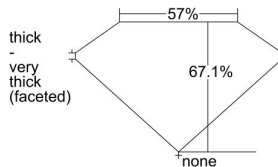

GIA®

FACSIMILE

GIA REPORT 1385897865

Verify this report at GIA.edu

GIA NATURAL DIAMOND DOSSIER®

June 02, 2021
GIA Report Number 1385897865
Shape and Cutting Style ..... Marquise Brilliant
Measurements ..... 7.46 x 4.07 x 2.73 mm

GRADING RESULTS

Carat Weight ..... 0.50 carat
Color Grade ..... F
Clarity Grade VS2

ADDITIONAL GRADING INFORMATION

Polish ..... Very Good
Symmetry ..... Very Good
Fluorescence ..... Strong Blue
Clarity Characteristics ..... Crystal
Inscription(s): GIA 1385897865

PROPORTIONS

Profile not to actual proportions

GRADING SCALES

GIA COLOR SCALE		GIA CLARITY SCALE			
COLORLESS	D	VERY VERY SLIGHTLY INCLUDED	FLAWLESS		
	E		INTERNALLY FLAWLESS		
	F	VERY SLIGHTLY INCLUDED	VVS₁		
	G		VVS₂		
	H		VS₁		
	NEAR COLORLESS	I	SLIGHTLY INCLUDED	VS₂	
		J		SI₁	
		FAINT	K	INCLUDED	SI₂
			L		I₁
			M		I₂
VERT LIGHT	N	LIGHT	I₃		
	O				
	P				
	Q				
	R				
	S				
	T