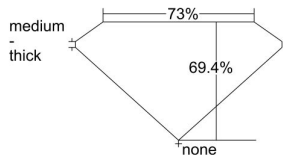

GIA®

FACSIMILE

GIA REPORT 1387344841

Verify this report at GIA.edu

GIA NATURAL DIAMOND DOSSIER®

May 18, 2021
GIA Report Number 1387344841
Shape and Cutting Style ..... Square Modified Brilliant
Measurements ..... 3.55 x 3.45 x 2.39 mm

GRADING RESULTS

Carat Weight ..... 0.24 carat
Color Grade ..... E
Clarity Grade VS2

ADDITIONAL GRADING INFORMATION

Polish ..... Very Good
Symmetry ..... Good
Fluorescence ..... None
Clarity Characteristics..... Cloud, Feather
Inscription(s): GIA 1387344841

PROPORTIONS

Profile not to actual proportions

GRADING SCALES

GIA COLOR SCALE		GIA CLARITY SCALE			
COLORLESS	D	VERY VERY SLIGHTLY INCLUDED	FLAWLESS		
	E		INTERNALLY FLAWLESS		
	F	VERY SLIGHTLY INCLUDED	VVS₁		
	G		VVS₂		
	H		VS₁		
	NEAR COLORLESS	I	VERY SLIGHTLY INCLUDED	VS₂	
		J		SI₁	
		FAINT	K	SLIGHTLY INCLUDED	SI₂
			L		I₁
			M		I₂
VERTICALLY COLORLESS	N	INCLUDED	I₃		
	O				
	P				
	Q				
	R				
	S				
	T				
LIGHT	U				
	V				
	W				
	X				
Y					
Z