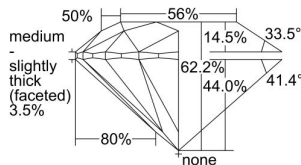

GIA®

FACSIMILE

GIA REPORT 1387765069

Verify this report at GIA.edu

GIA NATURAL DIAMOND DOSSIER®

May 21, 2021
GIA Report Number 1387765069
Shape and Cutting Style ..... Round Brilliant
Measurements ..... 3.63 - 3.65 x 2.26 mm

GRADING RESULTS

Carat Weight ..... 0.18 carat
Color Grade ..... D
Clarity Grade S11
Cut Grade ..... Excellent

ADDITIONAL GRADING INFORMATION

Polish ..... Excellent
Symmetry ..... Excellent
Fluorescence ..... None
Clarity Characteristics ..... Crystal
Inscription(s): GIA 1387765069

PROPORTIONS

Profile to actual proportions

GRADING SCALES

GIA COLOR SCALE	GIA CLARITY SCALE	GIA CUT SCALE	
D	FLAWLESS	EXCELLENT	
E	INTERNALLY FLAWLESS		
F		VVS₁	VERY GOOD
G	VVS₂		
H	VS₁	GOOD	
I	VS₂		
J	S1₁	FAIR	
K	S1₂		
L	I₁	POOR	
M	I₂		
N	I₃		
O			
P			
Q			
R			
S			
T			
U			
V			
W			
X			
Y			
Z