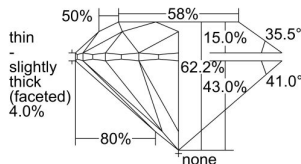

GIA®

FACSIMILE

GIA REPORT 1388600541

Verify this report at GIA.edu

GIA NATURAL DIAMOND DOSSIER®

May 07, 2021
GIA Report Number 1388600541
Shape and Cutting Style ..... Round Brilliant
Measurements ..... 3.79 - 3.81 x 2.36 mm

GRADING RESULTS

Carat Weight ..... 0.21 carat
Color Grade ..... D
Clarity Grade VVS2
Cut Grade ..... Excellent

ADDITIONAL GRADING INFORMATION

Polish ..... Excellent
Symmetry ..... Excellent
Fluorescence ..... None
Clarity Characteristics ..... Cloud
Inscription(s): GIA 1388600541

PROPORTIONS

GRADING SCALES

GIA COLOR SCALE	GIA CLARITY SCALE	GIA CUT SCALE	
D	FLAWLESS	EXCELLENT	
E	INTERNALLY FLAWLESS		
F		VVS₁	VERY GOOD
G	VVS₂		
H	VS₁	GOOD	
I	VS₂		
J	SI₁	FAIR	
K	SI₂		
L	I₁	POOR	
M	I₂		
N	I₃		
O			
P			
Q			
R			
S			
T			
U			
V			
W			
X			
Y			
Z