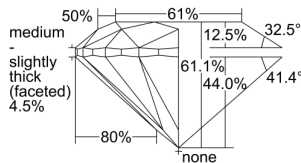

GIA®

FACSIMILE

GIA REPORT 1388659954

Verify this report at GIA.edu

GIA NATURAL DIAMOND DOSSIER®

May 31, 2021
GIA Report Number 1388659954
Shape and Cutting Style ..... Round Brilliant
Measurements ..... 4.31 - 4.32 x 2.64 mm

GRADING RESULTS

Carat Weight ..... 0.30 carat
Color Grade L
Clarity Grade VVS2
Cut Grade ..... Excellent

ADDITIONAL GRADING INFORMATION

Polish ..... Excellent
Symmetry ..... Excellent
Fluorescence ..... None
Clarity Characteristics ..... Pinpoint, Surface Graining
Inscription(s): GIA 1388659954

PROPORTIONS

Profile to actual proportions

GRADING SCALES

GIA COLOR SCALE	GIA CLARITY SCALE	GIA CUT SCALE	
D	FLAWLESS	EXCELLENT	
E	INTERNALLY FLAWLESS		
F		VVS₁	VERY GOOD
G	VVS₂		
H	VS₁	GOOD	
I	VS₂		
J	SI₁	FAIR	
K	SI₂		
L	I₁	POOR	
M	I₂		
N	I₃		
O			
P			
Q			
R			
S			
T			
U			
V			
W			
X			
Y			
Z