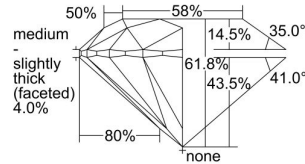

GIA®

FACSIMILE

GIA REPORT 1388757609

Verify this report at GIA.edu

GIA NATURAL DIAMOND DOSSIER®

May 21, 2021
GIA Report Number 1388757609
Shape and Cutting Style ..... Round Brilliant
Measurements ..... 5.26 - 5.29 x 3.26 mm

GRADING RESULTS

Carat Weight ..... 0.56 carat
Color Grade ..... G
Clarity Grade S11
Cut Grade ..... Excellent

ADDITIONAL GRADING INFORMATION

Polish ..... Excellent
Symmetry ..... Excellent
Fluorescence ..... Faint
Clarity Characteristics ..... Feather, Crystal
Inscription(s): GIA 1388757609

PROPORTIONS

Profile to actual proportions

GRADING SCALES

GIA COLOR SCALE	GIA CLARITY SCALE	GIA CUT SCALE	
D	FLAWLESS	EXCELLENT	
E	INTERNALLY FLAWLESS		
F		VVS₁	VERY GOOD
G	VVS₂		
H	VS₁	GOOD	
I	VS₂		
J	S1₁	FAIR	
K	S1₂		
L	I₁	POOR	
M	I₂		
N	I₃		
O			
P			
Q			
R			
S			
T			
U			
V			
W			
X			
Y			
Z