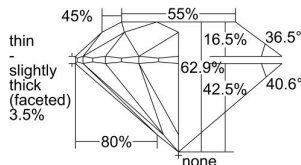

GIA®

FACSIMILE

GIA REPORT 1389270469

Verify this report at GIA.edu

GIA NATURAL DIAMOND DOSSIER®

April 03, 2021
GIA Report Number 1389270469
Shape and Cutting Style ..... Round Brilliant
Measurements ..... 5.36 - 5.37 x 3.37 mm

GRADING RESULTS

Carat Weight ..... 0.60 carat
Color Grade ..... E
Clarity Grade VVS1
Cut Grade ..... Excellent

ADDITIONAL GRADING INFORMATION

Polish ..... Excellent
Symmetry ..... Excellent
Fluorescence ..... None
Clarity Characteristics ..... Pinpoint, Cavity
Inscription(s): GIA 1389270469

PROPORTIONS

Profile to actual proportions