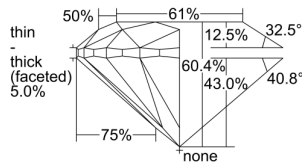

GIA®

FACSIMILE

GIA REPORT 1389403842

Verify this report at GIA.edu

GIA NATURAL DIAMOND DOSSIER®

April 20, 2021
GIA Report Number 1389403842
Shape and Cutting Style ..... Round Brilliant
Measurements ..... 5.08 - 5.11 x 3.08 mm

GRADING RESULTS

Carat Weight ..... 0.50 carat
Color Grade ..... K
Clarity Grade VS1
Cut Grade ..... Very Good

ADDITIONAL GRADING INFORMATION

Polish ..... Excellent
Symmetry ..... Excellent
Fluorescence ..... None
Clarity Characteristics..... Crystal, Feather, Indented Natural, Pinpoint

Inscription(s): GIA 1389403842

PROPORTIONS

Profile to actual proportions

GRADING SCALES

GIA COLOR SCALE	GIA CLARITY SCALE	GIA CUT SCALE	
D	FLAWLESS	EXCELLENT	
E	INTERNALLY FLAWLESS		
F		VVS₁	VERY GOOD
G	VVS₂		
H	VS₁	GOOD	
I	VS₂		
J	SI₁	FAIR	
K	SI₂		
L	I₁	POOR	
M	I₂		
N	I₃		
O			
P			
Q			
R			
S			
T			
U			
V			
W			
X			
Y			
Z