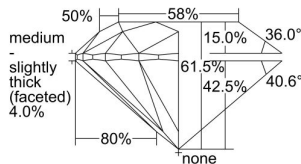

GIA®

FACSIMILE

GIA REPORT 1389682372

Verify this report at GIA.edu

GIA NATURAL DIAMOND DOSSIER®

May 13, 2021
GIA Report Number 1389682372
Shape and Cutting Style ..... Round Brilliant
Measurements ..... 3.64 - 3.65 x 2.24 mm

GRADING RESULTS

Carat Weight ..... 0.18 carat
Color Grade ..... F
Clarity Grade VVS1
Cut Grade ..... Excellent

ADDITIONAL GRADING INFORMATION

Polish ..... Excellent
Symmetry ..... Excellent
Fluorescence ..... None
Clarity Characteristics..... Cloud, Pinpoint, Feather, Surface
Graining

Inscription(s): GIA 1389682372

PROPORTIONS

Profile to actual proportions