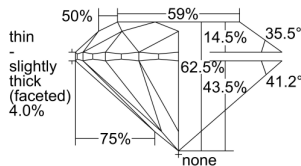

GIA®

FACSIMILE

GIA REPORT 1393374665

Verify this report at GIA.edu

GIA NATURAL DIAMOND DOSSIER®

May 24, 2024
GIA Report Number 1393374665
Shape and Cutting Style ..... Round Brilliant
Measurements ..... 5.63 - 5.67 x 3.53 mm

GRADING RESULTS

Carat Weight ..... 0.70 carat
Color Grade ..... E
Clarity Grade VS1
Cut Grade ..... Excellent

ADDITIONAL GRADING INFORMATION

Polish ..... Excellent
Symmetry ..... Excellent
Fluorescence ..... None
Clarity Characteristics..... Crystal, Feather, Needle, Pinpoint
Inscription(s): GIA 1393374665

PROPORTIONS

Profile to actual proportions