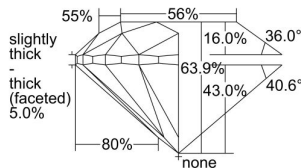

GIA®

FACSIMILE

GIA REPORT 1393395566

Verify this report at GIA.edu

GIA NATURAL DIAMOND DOSSIER®

July 12, 2021
GIA Report Number 1393395566
Shape and Cutting Style ..... Round Brilliant
Measurements ..... 5.29 - 5.32 x 3.39 mm

GRADING RESULTS

Carat Weight ..... 0.60 carat
Color Grade ..... D
Clarity Grade VS1
Cut Grade ..... Very Good

ADDITIONAL GRADING INFORMATION

Polish ..... Very Good
Symmetry ..... Very Good
Fluorescence ..... Faint
Clarity Characteristics ..... Crystal, Pinpoint
Inscription(s): GIA 1393395566

PROPORTIONS

Profile to actual proportions

GRADING SCALES

GIA COLOR SCALE	GIA CLARITY SCALE	GIA CUT SCALE	
D	FLAWLESS	EXCELLENT	
E	INTERNALLY FLAWLESS		
F		VVS₁	VERY GOOD
G	VVS₂		
H	VS₁	GOOD	
I	VS₂		
J	SI₁	FAIR	
K	SI₂		
L	I₁	POOR	
M	I₂		
N	I₃		
O			
P			
Q			
R			
S			
T			
U			
V			
W			
X			
Y			
Z