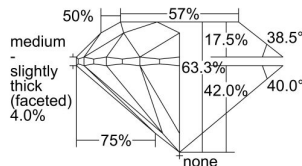

GIA®

FACSIMILE

GIA REPORT 1393530638

Verify this report at GIA.edu

GIA NATURAL DIAMOND DOSSIER®

July 17, 2021
GIA Report Number 1393530638
Shape and Cutting Style ..... Round Brilliant
Measurements ..... 4.21 - 4.23 x 2.67 mm

GRADING RESULTS

Carat Weight ..... 0.30 carat
Color Grade L
Clarity Grade VS1
Cut Grade ..... Very Good

ADDITIONAL GRADING INFORMATION

Polish ..... Very Good
Symmetry ..... Very Good
Fluorescence ..... None
Clarity Characteristics ..... Cloud, Needle
Inscription(s): GIA 1393530638

PROPORTIONS

Profile to actual proportions

GRADING SCALES

GIA COLOR SCALE

COLOURESS	D
	E
	F
	G
	H
	I
	J
NEAR COLOURESS	K
	L
Faint	M
	N
	O
	P
	Q
	R
	S
	T
	U
	V
	W
	X
	Y
Light	Z

GIA CLARITY SCALE

VERY VERY SLIGHTLY INCLUDED	FLAWLESS
	INTERNALLY FLAWLESS
VERY SLIGHTLY INCLUDED	VVS₁
	VVS₂
SLIGHTLY INCLUDED	VS₁
	VS₂
INCLUDED	SI₁
	SI₂
	I₁
	I₂
	I₃

GIA CUT SCALE

EXCELLENT
VERY GOOD
GOOD
FAIR
POOR