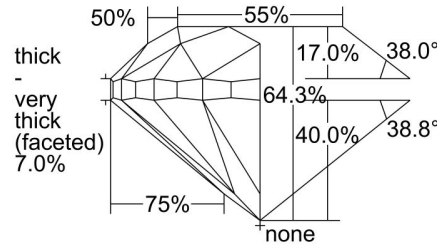

GIA NATURAL DIAMOND GRADING REPORT

July 20, 2021  
 GIA Report Number ..... 1393549346  
 Shape and Cutting Style ..... Round Brilliant  
 Measurements ..... 6.13 - 6.19 x 3.96 mm

GRADING RESULTS

Carat Weight ..... 1.00 carat  
 Color Grade ..... L  
 Clarity Grade ..... SI2  
 Cut Grade ..... Good

PROPORTIONS

Profile to actual proportions

CLARITY CHARACTERISTICS

KEY TO SYMBOLS\*

- Crystal
- ∖ Needle
- ∩ Feather
- ∩ Indented Natural
- ◐ Cavity
- ∧ Natural
- ⊙ Cloud

\* Red symbols denote internal characteristics (inclusions). Green or black symbols denote external characteristics (blemishes). Diagram is an approximate representation of the diamond, and symbols shown indicate type, position, and approximate size of clarity characteristics. All clarity characteristics may not be shown. Details of finish are not shown.