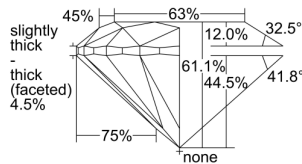

GIA®

FACSIMILE

GIA REPORT 1393829523

Verify this report at GIA.edu

GIA NATURAL DIAMOND DOSSIER®

August 09, 2021
GIA Report Number 1393829523
Shape and Cutting Style ..... Round Brilliant
Measurements ..... 5.06 - 5.12 x 3.11 mm

GRADING RESULTS

Carat Weight ..... 0.50 carat
Color Grade L
Clarity Grade VS1
Cut Grade ..... Very Good

ADDITIONAL GRADING INFORMATION

Polish ..... Excellent
Symmetry ..... Very Good
Fluorescence ..... None
Clarity Characteristics.... Crystal, Cloud, Needle, Indented Natural
Inscription(s): GIA 1393829523

PROPORTIONS

Profile to actual proportions

GRADING SCALES

GIA COLOR SCALE

COLORED	D
	E
	F
	G
	H
	I
	J
NEAR COLORLESS	K
	L
	M
	N
	O
	P
	R
	S
	T
	U
	V
	W
	X
	Y
	Z

GIA CLARITY SCALE

FLAWLESS	VERY VERY SLIGHTLY INCLUDED	VS₁	VS₂	SLIGHTLY INCLUDED	SI₁	SI₂	I₁	I₂	I₃	
										FLAWLESS
INTERNALLY FLAWLESS	VERY SLIGHTLY INCLUDED	VS₁	VS₂	SLIGHTLY INCLUDED	SI₁	SI₂	I₁	I₂	I₃	

GIA CUT SCALE

EXCELLENT
VERY GOOD
GOOD
FAIR
POOR