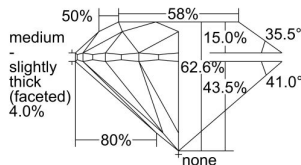

GIA®

FACSIMILE

GIA REPORT 1393884292

Verify this report at GIA.edu

GIA NATURAL DIAMOND DOSSIER®

August 10, 2021
GIA Report Number 1393884292
Shape and Cutting Style ..... Round Brilliant
Measurements ..... 5.20 - 5.24 x 3.27 mm

GRADING RESULTS

Carat Weight ..... 0.55 carat
Color Grade ..... H
Clarity Grade S11
Cut Grade ..... Excellent

ADDITIONAL GRADING INFORMATION

Polish ..... Excellent
Symmetry ..... Excellent
Fluorescence ..... None
Clarity Characteristics ..... Cloud, Crystal
Inscription(s): GIA 1393884292

PROPORTIONS

Profile to actual proportions

GRADING SCALES

GIA COLOR SCALE

COLORLESS	D
	E
	F
	G
	H
	I
	J
NEAR COLORLESS	K
	L
Faint	M
	N
	O
	P
Very Light	Q
	R
	S
	T
	U
	V
Light	W
	X
	Y
	Z

GIA CLARITY SCALE

FLAWLESS	VERY VERY SLIGHTLY INCLUDED	VVS₁	
			VVS₂
INTERNALLY FLAWLESS	VERY SLIGHTLY INCLUDED	VS₁	
		VS₂	
SLIGHTLY INCLUDED	SLIGHTLY INCLUDED	SI₁	
		SI₂	
INCLUDED	INCLUDED	I₁	
		I₂	
		I₃	

GIA CUT SCALE

EXCELLENT	VERY GOOD	GOOD	FAIR	POOR