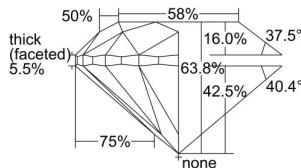

GIA®

FACSIMILE

GIA REPORT

1395431696

Verify this report at GIA.edu

GIA NATURAL DIAMOND DOSSIER®

July 15, 2021
GIA Report Number 1395431696
Shape and Cutting Style ..... Round Brilliant
Measurements ..... 5.55 - 5.58 x 3.55 mm

GRADING RESULTS

Carat Weight ..... 0.70 carat
Color Grade ..... E
Clarity Grade VS1
Cut Grade ..... Very Good

ADDITIONAL GRADING INFORMATION

Polish ..... Excellent
Symmetry ..... Very Good
Fluorescence ..... None
Clarity Characteristics ..... Crystal
Inscription(s): GIA 1395431696

PROPORTIONS

Profile to actual proportions

GRADING SCALES

GIA COLOR SCALE

COLORLESS	D
	E
	F
	G
	H
	I
	J
NEAR COLORLESS	K
	L
Faint	M
	N
	O
	P
Very Light	Q
	R
	S
	T
	U
	V
Light	W
	X
	Y
	Z

GIA CLARITY SCALE

FLAWLESS	VERY VERY SLIGHTLY INCLUDED	VVS₁	VVS₂	VS₁	VS₂	SLIGHTLY SLIGHTLY INCLUDED	SI₁	SI₂	I₁	I₂	I₃	
												VERY SLIGHTLY INCLUDED

GIA CUT SCALE

EXCELLENT
VERY GOOD
GOOD
FAIR
POOR