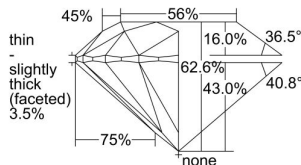

GIA®

FACSIMILE

GIA REPORT 1395525401

Verify this report at GIA.edu

GIA NATURAL DIAMOND DOSSIER®

July 16, 2021
GIA Report Number 1395525401
Shape and Cutting Style ..... Round Brilliant
Measurements ..... 5.11 - 5.12 x 3.20 mm

GRADING RESULTS

Carat Weight ..... 0.51 carat
Color Grade L
Clarity Grade VS2
Cut Grade ..... Excellent

ADDITIONAL GRADING INFORMATION

Polish ..... Excellent
Symmetry ..... Excellent
Fluorescence ..... None
Clarity Characteristics ..... Crystal, Cloud
Inscription(s): GIA 1395525401

PROPORTIONS

Profile to actual proportions