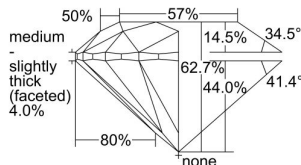

GIA®

FACSIMILE

GIA REPORT 1395589186

Verify this report at GIA.edu

GIA NATURAL DIAMOND DOSSIER®

July 24, 2021
GIA Report Number 1395589186
Shape and Cutting Style ..... Round Brilliant
Measurements ..... 5.06 - 5.09 x 3.18 mm

GRADING RESULTS

Carat Weight ..... 0.50 carat
Color Grade ..... K
Clarity Grade VS1
Cut Grade ..... Excellent

ADDITIONAL GRADING INFORMATION

Polish ..... Excellent
Symmetry ..... Excellent
Fluorescence ..... None
Clarity Characteristics..... Crystal, Needle, Pinpoint
Inscription(s): GIA 1395589186

PROPORTIONS

Profile to actual proportions