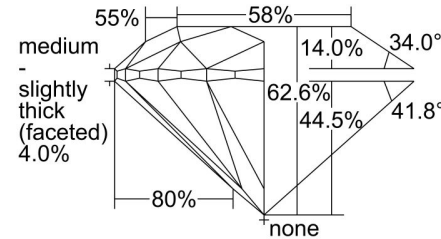

GIA NATURAL DIAMOND GRADING REPORT

July 24, 2021
GIA Report Number 1395616754
Shape and Cutting Style ..... Round Brilliant
Measurements ..... 7.11 - 7.15 x 4.47 mm

GRADING RESULTS

Carat Weight ..... 1.40 carat
Color Grade ..... F
Clarity Grade VS2
Cut Grade ..... Excellent

ADDITIONAL GRADING INFORMATION

Polish ..... Excellent
Symmetry ..... Excellent
Fluorescence ..... None
Inscription(s): GIA 1395616754
Comments: Pinpoints are not shown.

PROPORTIONS

Profile to actual proportions