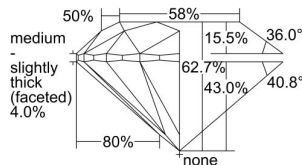

GIA®

FACSIMILE

GIA REPORT 1397153849

Verify this report at GIA.edu

GIA NATURAL DIAMOND DOSSIER®

June 24, 2021
GIA Report Number 1397153849
Shape and Cutting Style ..... Round Brilliant
Measurements ..... 4.72 - 4.75 x 2.97 mm

GRADING RESULTS

Carat Weight ..... 0.41 carat
Color Grade ..... D
Clarity Grade VVS2
Cut Grade ..... Excellent

ADDITIONAL GRADING INFORMATION

Polish ..... Excellent
Symmetry ..... Excellent
Fluorescence ..... None
Clarity Characteristics..... Needle, Cloud, Pinpoint
Inscription(s): GIA 1397153849

PROPORTIONS

Profile to actual proportions

GRADING SCALES

GIA COLOR SCALE

COLORESS	D
	E
	F
	G
	H
	I
	J
NEAR COLORESS	K
	L
Faint	M
	N
	O
	P
VERY LIGHT	Q
	R
	S
	T
	U
	V
	W
	X
	Y
LIGHT	Z

GIA CLARITY SCALE

VERY VERY SLIGHTLY INCLUDED	FLAWLESS
	INTERNALLY FLAWLESS
VERY SLIGHTLY INCLUDED	VVS₁
	VVS₂
SLIGHTLY INCLUDED	VS₁
	VS₂
INCLUDED	SI₁
	SI₂
	I₁
	I₂
	I₃

GIA CUT SCALE

EXCELLENT
VERY GOOD
GOOD
FAIR
POOR