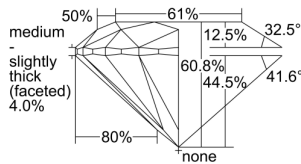

GIA®

FACSIMILE

GIA REPORT 1397369718

Verify this report at GIA.edu

GIA NATURAL DIAMOND DOSSIER®

July 06, 2021
GIA Report Number 1397369718
Shape and Cutting Style ..... Round Brilliant
Measurements ..... 5.14 - 5.17 x 3.13 mm

GRADING RESULTS

Carat Weight ..... 0.51 carat
Color Grade ..... F
Clarity Grade VS2
Cut Grade ..... Excellent

ADDITIONAL GRADING INFORMATION

Polish ..... Excellent
Symmetry ..... Excellent
Fluorescence ..... Medium Blue
Clarity Characteristics ..... Crystal, Cloud
Inscription(s): GIA 1397369718

PROPORTIONS

Profile to actual proportions

GRADING SCALES

GIA COLOR SCALE	GIA CLARITY SCALE	GIA CUT SCALE	
D	FLAWLESS	EXCELLENT	
E	INTERNALLY FLAWLESS		
F		VVS₁	VERY GOOD
G	VVS₂		
H	VS₁	GOOD	
I	VS₂		
J	SI₁	FAIR	
K	SI₂		
L	I₁	POOR	
M	I₂		
N	I₃		
O			
P			
Q			
R			
S			
T			
U			
V			
W			
X			
Y			
Z