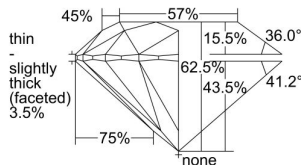

GIA®

FACSIMILE

GIA REPORT 1397527930

Verify this report at GIA.edu

GIA NATURAL DIAMOND DOSSIER®

July 16, 2021
GIA Report Number 1397527930
Shape and Cutting Style ..... Round Brilliant
Measurements ..... 5.66 - 5.69 x 3.55 mm

GRADING RESULTS

Carat Weight ..... 0.70 carat
Color Grade ..... F
Clarity Grade SI2
Cut Grade ..... Excellent

ADDITIONAL GRADING INFORMATION

Polish ..... Excellent
Symmetry ..... Excellent
Fluorescence ..... None
Clarity Characteristics..... Crystal, Feather, Cavity
Inscription(s): GIA 1397527930

PROPORTIONS

Profile to actual proportions