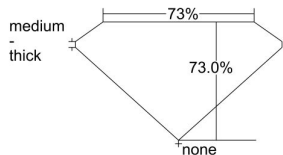

GIA®

FACSIMILE

GIA REPORT 1397556666

Verify this report at GIA.edu

GIA NATURAL DIAMOND DOSSIER®

July 21, 2021
GIA Report Number 1397556666
Shape and Cutting Style ..... Square Modified Brilliant
Measurements ..... 4.82 x 4.77 x 3.48 mm

GRADING RESULTS

Carat Weight ..... 0.72 carat
Color Grade ..... H
Clarity Grade SI1

ADDITIONAL GRADING INFORMATION

Polish ..... Excellent
Symmetry ..... Very Good
Fluorescence ..... None
Clarity Characteristics..... Crystal, Cloud
Inscription(s): GIA 1397556666

PROPORTIONS

Profile not to actual proportions

GRADING SCALES

GIA COLOR SCALE		GIA CLARITY SCALE			
COLORLESS	D	VERY VERY SLIGHTLY INCLUDED	FLAWLESS		
	E		INTERNALLY FLAWLESS		
	F		VVS₁		
	NEAR COLORLESS	G	VVS₂		
		H	VERY SLIGHTLY INCLUDED	VS₁	
		I		VS₂	
		FAINT	J	SLIGHTLY INCLUDED	SI₁
			K		SI₂
	VERTICALLY LIGHT		L	INCLUDED	I₁
			M		I₂
N			I₃		
O					
P					
Q					
R					
LIGHT	S				
	T				
	U				
	V				
	W				
	X				
	Y				
	Z