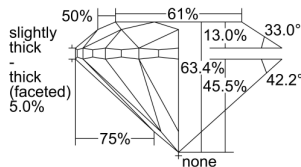

GIA®

FACSIMILE

GIA REPORT 1397573753

Verify this report at GIA.edu

GIA NATURAL DIAMOND DOSSIER®

July 24, 2021
GIA Report Number 1397573753
Shape and Cutting Style ..... Round Brilliant
Measurements ..... 4.84 - 4.90 x 3.09 mm

GRADING RESULTS

Carat Weight ..... 0.46 carat
Color Grade I
Clarity Grade S11
Cut Grade ..... Very Good

ADDITIONAL GRADING INFORMATION

Polish ..... Very Good
Symmetry ..... Very Good
Fluorescence ..... Strong Blue
Clarity Characteristics ..... Crystal
Inscription(s): GIA 1397573753

PROPORTIONS

Profile to actual proportions

GRADING SCALES

GIA COLOR SCALE	GIA CLARITY SCALE	GIA CUT SCALE	
D	FLAWLESS	EXCELLENT	
E	INTERNALLY FLAWLESS		
F		VVS₁	VERY GOOD
G	VVS₂		
H	VS₁	GOOD	
I	VS₂		
J	S1₁	FAIR	
K	S1₂		
L	I₁	POOR	
M	I₂		
N	I₃		
O			
P			
Q			
R			
S			
T			
U			
V			
W			
X			
Y			
Z