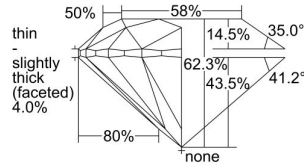

GIA®

FACSIMILE

GIA REPORT 1397637252

Verify this report at GIA.edu

GIA NATURAL DIAMOND DOSSIER®

July 28, 2021
GIA Report Number 1397637252
Shape and Cutting Style ..... Round Brilliant
Measurements ..... 4.23 - 4.29 x 2.66 mm

GRADING RESULTS

Carat Weight ..... 0.30 carat
Color Grade ..... E
Clarity Grade S11
Cut Grade ..... Excellent

ADDITIONAL GRADING INFORMATION

Polish ..... Excellent
Symmetry ..... Very Good
Fluorescence ..... None
Clarity Characteristics ..... Cloud, Feather
Inscription(s): GIA 1397637252

PROPORTIONS

Profile to actual proportions