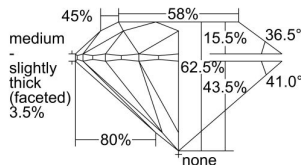

GIA®

FACSIMILE

GIA REPORT 1397662539

Verify this report at GIA.edu

GIA NATURAL DIAMOND DOSSIER®

July 27, 2021
GIA Report Number 1397662539
Shape and Cutting Style ..... Round Brilliant
Measurements ..... 5.17 - 5.21 x 3.24 mm

GRADING RESULTS

Carat Weight ..... 0.54 carat
Color Grade ..... F
Clarity Grade VS2
Cut Grade ..... Excellent

ADDITIONAL GRADING INFORMATION

Polish ..... Excellent
Symmetry ..... Excellent
Fluorescence ..... None
Clarity Characteristics ..... Cloud
Inscription(s): GIA 1397662539

PROPORTIONS

Profile to actual proportions

GRADING SCALES

GIA COLOR SCALE	GIA CLARITY SCALE	GIA CUT SCALE	
D	FLAWLESS	EXCELLENT	
E	INTERNALLY FLAWLESS		
F		VVS₁	VERY GOOD
G	VVS₂		
H	VS₁	GOOD	
I	VS₂		
J	SI₁	FAIR	
K	SI₂		
L	I₁	POOR	
M	I₂		
N	I₃		
O			
P			
Q			
R			
S			
T			
U			
V			
W			
X			
Y			
Z