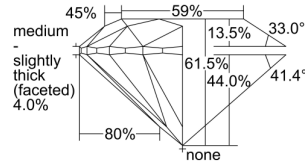

GIA®

FACSIMILE

GIA REPORT 1398210714

Verify this report at GIA.edu

GIA NATURAL DIAMOND DOSSIER®

June 28, 2021
GIA Report Number 1398210714
Shape and Cutting Style ..... Round Brilliant
Measurements ..... 3.92 - 3.95 x 2.42 mm

GRADING RESULTS

Carat Weight ..... 0.23 carat
Color Grade ..... F
Clarity Grade VVS2
Cut Grade ..... Excellent

ADDITIONAL GRADING INFORMATION

Polish ..... Excellent
Symmetry ..... Excellent
Fluorescence ..... Medium Blue
Clarity Characteristics..... Cloud, Pinpoint, Indented Natural
Inspection(s): GIA 1398210714

PROPORTIONS

Profile to actual proportions

GRADING SCALES

GIA COLOR SCALE	GIA CLARITY SCALE	GIA CUT SCALE	
D	FLAWLESS	EXCELLENT	
E	INTERNALLY FLAWLESS		
F		VVS₁	VERY GOOD
G	VVS₂		
H	VS₁	GOOD	
I	VS₂		
J	SI₁	FAIR	
K	SI₂		
L	I₁	POOR	
M	I₂		
N	I₃		
O			
P			
Q			
R			
S			
T			
U			
V			
W			
X			
Y			
Z