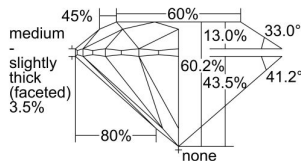

GIA®

FACSIMILE

GIA REPORT 1398410976

Verify this report at GIA.edu

GIA NATURAL DIAMOND DOSSIER®

July 10, 2021
GIA Report Number 1398410976
Shape and Cutting Style ..... Round Brilliant
Measurements ..... 4.04 - 4.06 x 2.44 mm

GRADING RESULTS

Carat Weight ..... 0.24 carat
Color Grade ..... D
Clarity Grade VS1
Cut Grade ..... Excellent

ADDITIONAL GRADING INFORMATION

Polish ..... Excellent
Symmetry ..... Excellent
Fluorescence ..... Faint
Clarity Characteristics ..... Cloud, Crystal, Pinpoint
Inscription(s): GIA 1398410976

PROPORTIONS

Profile to actual proportions

GRADING SCALES

GIA COLOR SCALE	GIA CLARITY SCALE	GIA CUT SCALE	
D	FLAWLESS	EXCELLENT	
E	INTERNALLY FLAWLESS		
F		VVS₁	VERY GOOD
G	VVS₂		
H	VS₁	GOOD	
I	VS₂		
J	SI₁	FAIR	
K	SI₂		
L	I₁	POOR	
M	I₂		
N	I₃		
O			
P			
Q			
R			
S			
T			
U			
V			
W			
X			
Y			
Z