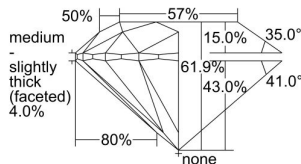

GIA®

FACSIMILE

GIA REPORT 1398945394

Verify this report at GIA.edu

GIA NATURAL DIAMOND DOSSIER®

August 17, 2021
GIA Report Number 1398945394
Shape and Cutting Style ..... Round Brilliant
Measurements ..... 3.96 - 3.98 x 2.46 mm

GRADING RESULTS

Carat Weight ..... 0.23 carat
Color Grade ..... E
Clarity Grade VVS2
Cut Grade ..... Excellent

ADDITIONAL GRADING INFORMATION

Polish ..... Excellent
Symmetry ..... Excellent
Fluorescence ..... None
Clarity Characteristics..... Needle, Pinpoint, Cloud
Inscription(s): GIA 1398945394

PROPORTIONS

Profile to actual proportions

GRADING SCALES

GIA COLOR SCALE	GIA CLARITY SCALE	GIA CUT SCALE	
D	FLAWLESS	EXCELLENT	
E	INTERNALLY FLAWLESS		
F		VVS₁	VERY GOOD
G	VVS₂		
H	VS₁	GOOD	
I	VS₂		
J	SI₁	FAIR	
K	SI₂		
L	I₁	POOR	
M	I₂		
N	I₃		
O			
P			
Q			
R			
S			
T			
U			
V			
W			
X			
Y			
Z