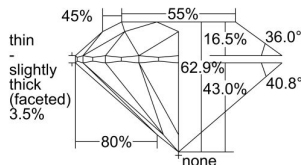

GIA®

FACSIMILE

GIA REPORT 1398993085

Verify this report at GIA.edu

GIA NATURAL DIAMOND DOSSIER®

August 18, 2021
GIA Report Number 1398993085
Shape and Cutting Style ..... Round Brilliant
Measurements ..... 5.04 - 5.07 x 3.18 mm

GRADING RESULTS

Carat Weight ..... 0.50 carat
Color Grade ..... F
Clarity Grade VS1
Cut Grade ..... Excellent

ADDITIONAL GRADING INFORMATION

Polish ..... Excellent
Symmetry ..... Excellent
Fluorescence ..... Medium Blue
Clarity Characteristics..... Indented Natural, Pinpoint
Inscription(s): GIA 1398993085

PROPORTIONS

Profile to actual proportions