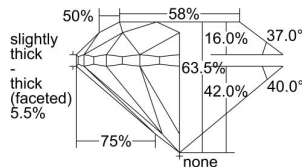

GIA®

FACSIMILE

GIA REPORT 1399244116

Verify this report at GIA.edu

GIA NATURAL DIAMOND DOSSIER®

July 30, 2021
GIA Report Number 1399244116
Shape and Cutting Style ..... Round Brilliant
Measurements ..... 4.15 - 4.19 x 2.65 mm

GRADING RESULTS

Carat Weight ..... 0.30 carat
Color Grade ..... H
Clarity Grade VS1
Cut Grade ..... Very Good

ADDITIONAL GRADING INFORMATION

Polish ..... Excellent
Symmetry ..... Very Good
Fluorescence ..... None
Clarity Characteristics..... Cloud, Crystal, Pinpoint
Inscription(s): GIA 1399244116

PROPORTIONS

Profile to actual proportions

GRADING SCALES

GIA COLOR SCALE	GIA CLARITY SCALE	GIA CUT SCALE	
D	FLAWLESS	EXCELLENT	
E	INTERNALLY FLAWLESS		
F		VVS₁	VERY GOOD
G	VVS₂		
H	VS₁	GOOD	
I	VS₂		
J	SI₁	FAIR	
K	SI₂		
L	I₁	POOR	
M			
N			
O	I₂		
P			
Q	I₃		
R			
S			
T			
U			
V			
W			
X			
Y			
Z