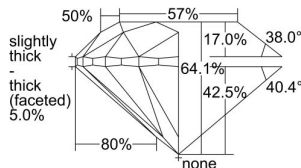

GIA®

FACSIMILE

GIA REPORT 1399276871

Verify this report at GIA.edu

GIA NATURAL DIAMOND DOSSIER®

June 29, 2021
GIA Report Number 1399276871
Shape and Cutting Style ..... Round Brilliant
Measurements ..... 4.18 - 4.20 x 2.69 mm

GRADING RESULTS

Carat Weight ..... 0.30 carat
Color Grade I
Clarity Grade VVS1
Cut Grade ..... Very Good

ADDITIONAL GRADING INFORMATION

Polish ..... Very Good
Symmetry ..... Excellent
Fluorescence ..... None
Clarity Characteristics..... Pinpoint, Cavity, Surface Graining
Inscription(s): GIA 1399276871

PROPORTIONS

Profile to actual proportions

GRADING SCALES

GIA COLOR SCALE	GIA CLARITY SCALE	GIA CUT SCALE
COLOURLESS D	FLAWLESS	EXCELLENT
E	INTERNALLY FLAWLESS	
F	VVS₁	VERY GOOD
G		
H	VVS₂	GOOD
I	VS₁	
J	VS₂	FAIR
K	SI₁	
L	SI₂	POOR
M	I₁	
N	I₂	
O	I₃	
P		
Q		
R		
S		
T		
U		
V		
W		
X		
Y		
Z