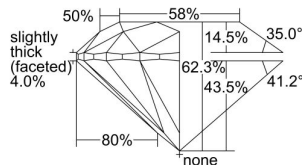

GIA®

FACSIMILE

GIA REPORT 1399343000

Verify this report at GIA.edu

GIA NATURAL DIAMOND DOSSIER®

July 06, 2021
GIA Report Number 1399343000
Shape and Cutting Style ..... Round Brilliant
Measurements ..... 5.35 - 5.37 x 3.34 mm

GRADING RESULTS

Carat Weight ..... 0.59 carat
Color Grade I
Clarity Grade VS1
Cut Grade ..... Excellent

ADDITIONAL GRADING INFORMATION

Polish ..... Excellent
Symmetry ..... Excellent
Fluorescence ..... Very Strong Blue
Clarity Characteristics..... Crystal, Cloud, Feather, Needle
Inscription(s): GIA 1399343000

PROPORTIONS

Profile to actual proportions

GRADING SCALES

GIA COLOR SCALE	GIA CLARITY SCALE	GIA CUT SCALE	
D	FLAWLESS	EXCELLENT	
E	INTERNALLY FLAWLESS		
F		VVS₁	VERY GOOD
G	VVS₂		
H	VS₁	GOOD	
I	VS₂		
J	SI₁	FAIR	
K	SI₂		
L	I₁	POOR	
M	I₂		
N	I₃		
O			
P			
Q			
R			
S			
T			
U			
V			
W			
X			
Y			
Z