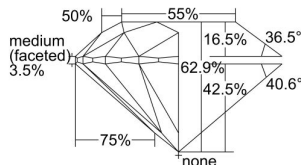

GIA®

FACSIMILE

GIA REPORT 1399377541

Verify this report at GIA.edu

GIA NATURAL DIAMOND DOSSIER®

July 06, 2021
GIA Report Number 1399377541
Shape and Cutting Style ..... Round Brilliant
Measurements ..... 5.36 - 5.39 x 3.38 mm

GRADING RESULTS

Carat Weight ..... 0.60 carat
Color Grade ..... G
Clarity Grade VVS2
Cut Grade ..... Excellent

ADDITIONAL GRADING INFORMATION

Polish ..... Excellent
Symmetry ..... Excellent
Fluorescence ..... Faint
Clarity Characteristics ..... Needle, Pinpoint
Inscription(s): GIA 1399377541

PROPORTIONS

Profile to actual proportions

GRADING SCALES

GIA COLOR SCALE	GIA CLARITY SCALE	GIA CUT SCALE	
D	FLAWLESS	EXCELLENT	
E	INTERNALLY FLAWLESS		
F		VVS₁	VERY GOOD
G	VVS₂		
H	VS₁	GOOD	
I	VS₂		
J	SI₁	FAIR	
K	SI₂		
L	I₁	POOR	
M			
N			
O	I₂		
P			
Q			
R	I₃		
S			
T			
U			
V			
W			
X			
Y			
Z